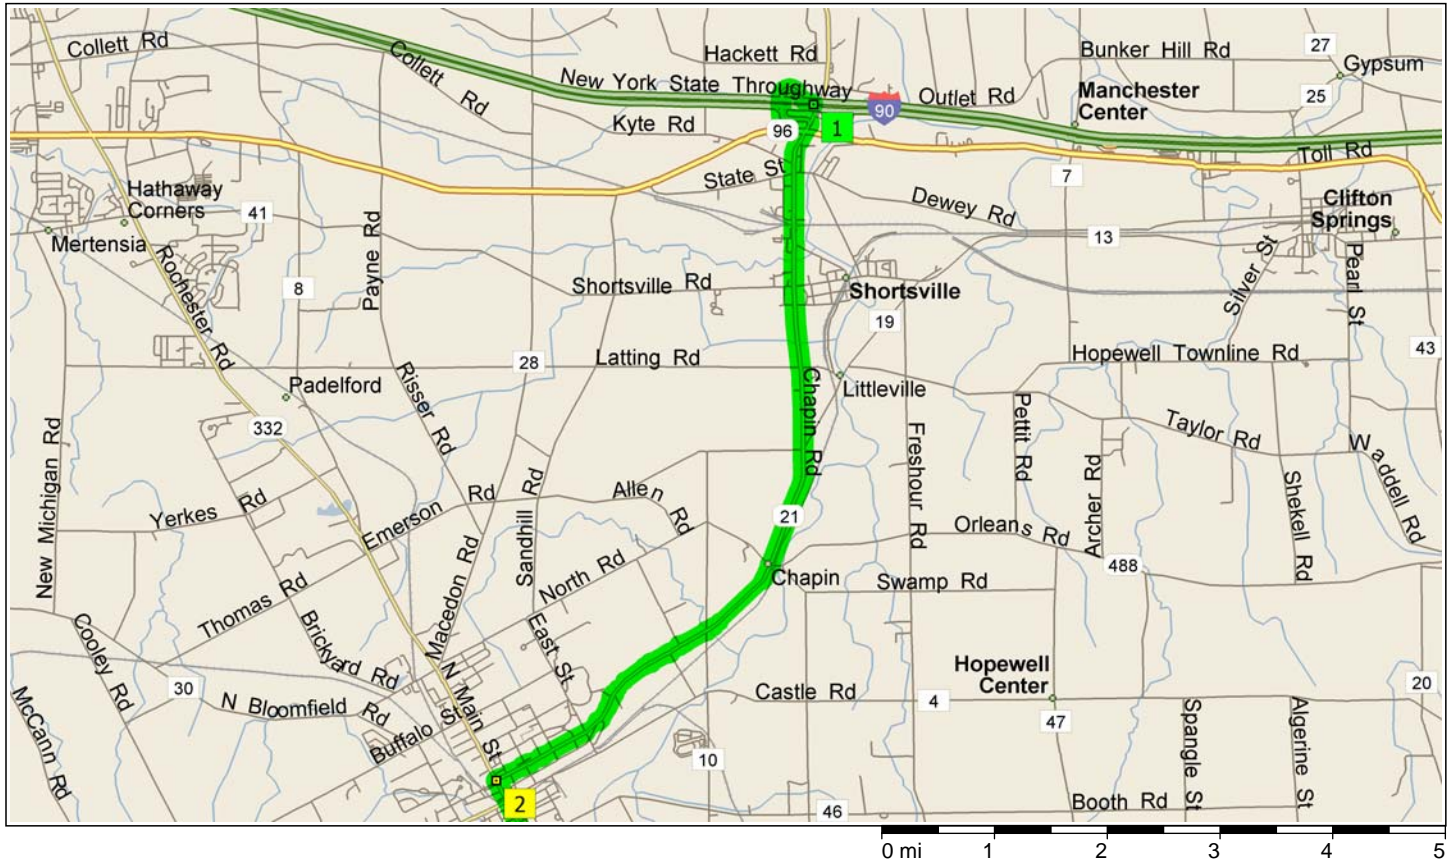

Exit43-Start

11.6 miles; 23 minutes

- | | | |
|---------|--------|------------------------------------------------------|
| 9:00 AM | 0.0 mi | 1 Depart 43 on Ramp (West) for 0.9 mi |
| 9:01 AM | 0.9 mi | Merge onto SR-21 [Palmyra St] for 0.2 mi |
| 9:01 AM | 1.0 mi | Keep STRAIGHT onto SR-21 [N Main St] for 0.3 mi |
| 9:01 AM | 1.3 mi | Keep STRAIGHT onto SR-21 [S Main St] for 0.6 mi |
| 9:02 AM | 1.9 mi | Keep STRAIGHT onto SR-21 [Main St] for 0.3 mi |
| 9:03 AM | 2.2 mi | Keep STRAIGHT onto SR-21 [Palmyra St] for 0.1 mi |
| 9:03 AM | 2.4 mi | Keep STRAIGHT onto SR-21 [Canandaigua St] for 0.7 mi |
| 9:04 AM | 3.1 mi | Keep STRAIGHT onto SR-21 [Chapin Rd] for 4.0 mi |

- 9:11 AM 7.1 mi Keep STRAIGHT onto SR-21 [Chapin Rd N] for 0.1 mi
- 9:11 AM 7.2 mi Bear RIGHT (West) onto SR-21 [Gibson St] for 0.8 mi
- 9:13 AM 8.0 mi Keep STRAIGHT onto SR-21 [E Gibson St] for 0.1 mi
- 9:14 AM 8.1 mi **2** At 4 SR-21, Canandaigua, NY 14424, stay on SR-21 [N Main St] (South) for 0.2 mi
- 9:14 AM 8.3 mi Keep STRAIGHT onto SR-21 [S Main St] for 0.2 mi
- 9:15 AM 8.6 mi Keep STRAIGHT onto S Main St for 0.5 mi
- 9:17 AM 9.1 mi Turn LEFT (East) onto US-20 [Eastern Blvd] for 1.8 mi

- 9:20 AM 10.9 mi Turn RIGHT (South) onto Lakeshore Dr for 0.1 mi
- 9:21 AM 11.1 mi Turn LEFT (South) onto Campus Dr for 0.3 mi
- 9:22 AM 11.3 mi Turn LEFT (East) onto Local road(s) for 0.3 mi
- 9:23 AM 11.6 mi **3** Arrive near Roseland Park

Detailed Map to Start from 5 & 20

Registration is in the
Gym