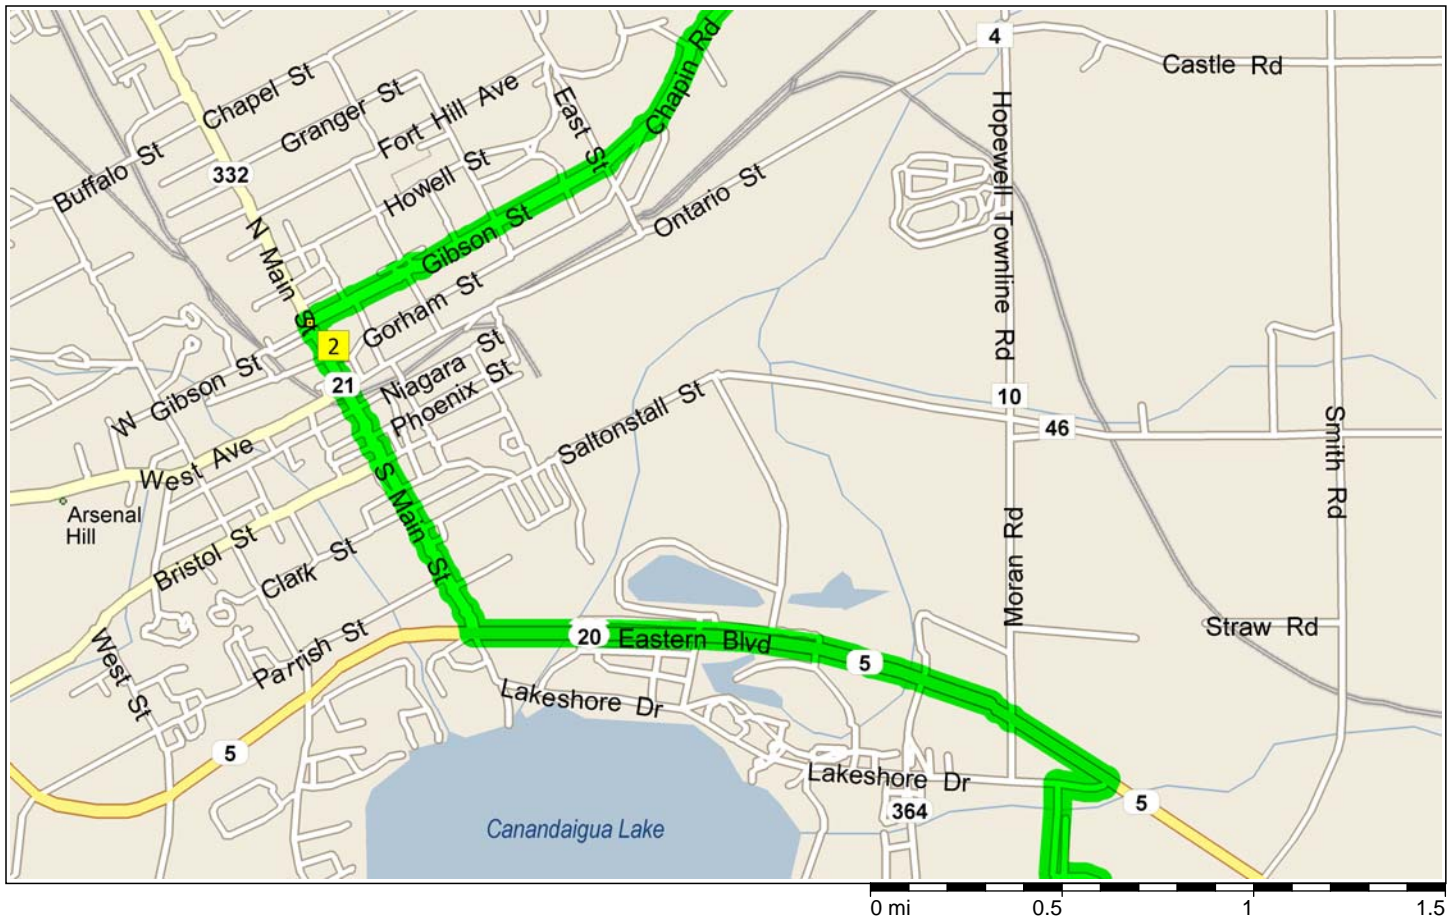

Exit43-Start

11.6 miles; 23 minutes

- | | | |
|---------|--------|------------------------------------------------------|
| 9:00 AM | 0.0 mi | 1 Depart 43 on Ramp (West) for 0.9 mi |
| 9:01 AM | 0.9 mi | Merge onto SR-21 [Palmyra St] for 0.2 mi |
| 9:01 AM | 1.0 mi | Keep STRAIGHT onto SR-21 [N Main St] for 0.3 mi |
| 9:01 AM | 1.3 mi | Keep STRAIGHT onto SR-21 [S Main St] for 0.6 mi |
| 9:02 AM | 1.9 mi | Keep STRAIGHT onto SR-21 [Main St] for 0.3 mi |
| 9:03 AM | 2.2 mi | Keep STRAIGHT onto SR-21 [Palmyra St] for 0.1 mi |
| 9:03 AM | 2.4 mi | Keep STRAIGHT onto SR-21 [Canandaigua St] for 0.7 mi |
| 9:04 AM | 3.1 mi | Keep STRAIGHT onto SR-21 [Chapin Rd] for 4.0 mi |

- 9:11 AM 7.1 mi Keep STRAIGHT onto SR-21 [Chapin Rd N] for 0.1 mi
- 9:11 AM 7.2 mi Bear RIGHT (West) onto SR-21 [Gibson St] for 0.8 mi
- 9:13 AM 8.0 mi Keep STRAIGHT onto SR-21 [E Gibson St] for 0.1 mi
- 9:14 AM 8.1 mi **2** At 4 SR-21, Canandaigua, NY 14424, stay on SR-21 [N Main St] (South) for 0.2 mi
- 9:14 AM 8.3 mi Keep STRAIGHT onto SR-21 [S Main St] for 0.2 mi
- 9:15 AM 8.6 mi Keep STRAIGHT onto S Main St for 0.5 mi
- 9:17 AM 9.1 mi Turn LEFT (East) onto US-20 [Eastern Blvd] for 1.8 mi

- 9:20 AM 10.9 mi Turn RIGHT (South) onto Lakeshore Dr for 0.1 mi
- 9:21 AM 11.1 mi Turn LEFT (South) onto Campus Dr for 0.3 mi
- 9:22 AM 11.3 mi Turn LEFT (East) onto Local road(s) for 0.3 mi
- 9:23 AM 11.6 mi **3** Arrive near Roseland Park

Detailed Map to Start from 5 & 20

Registration is in the
Gym